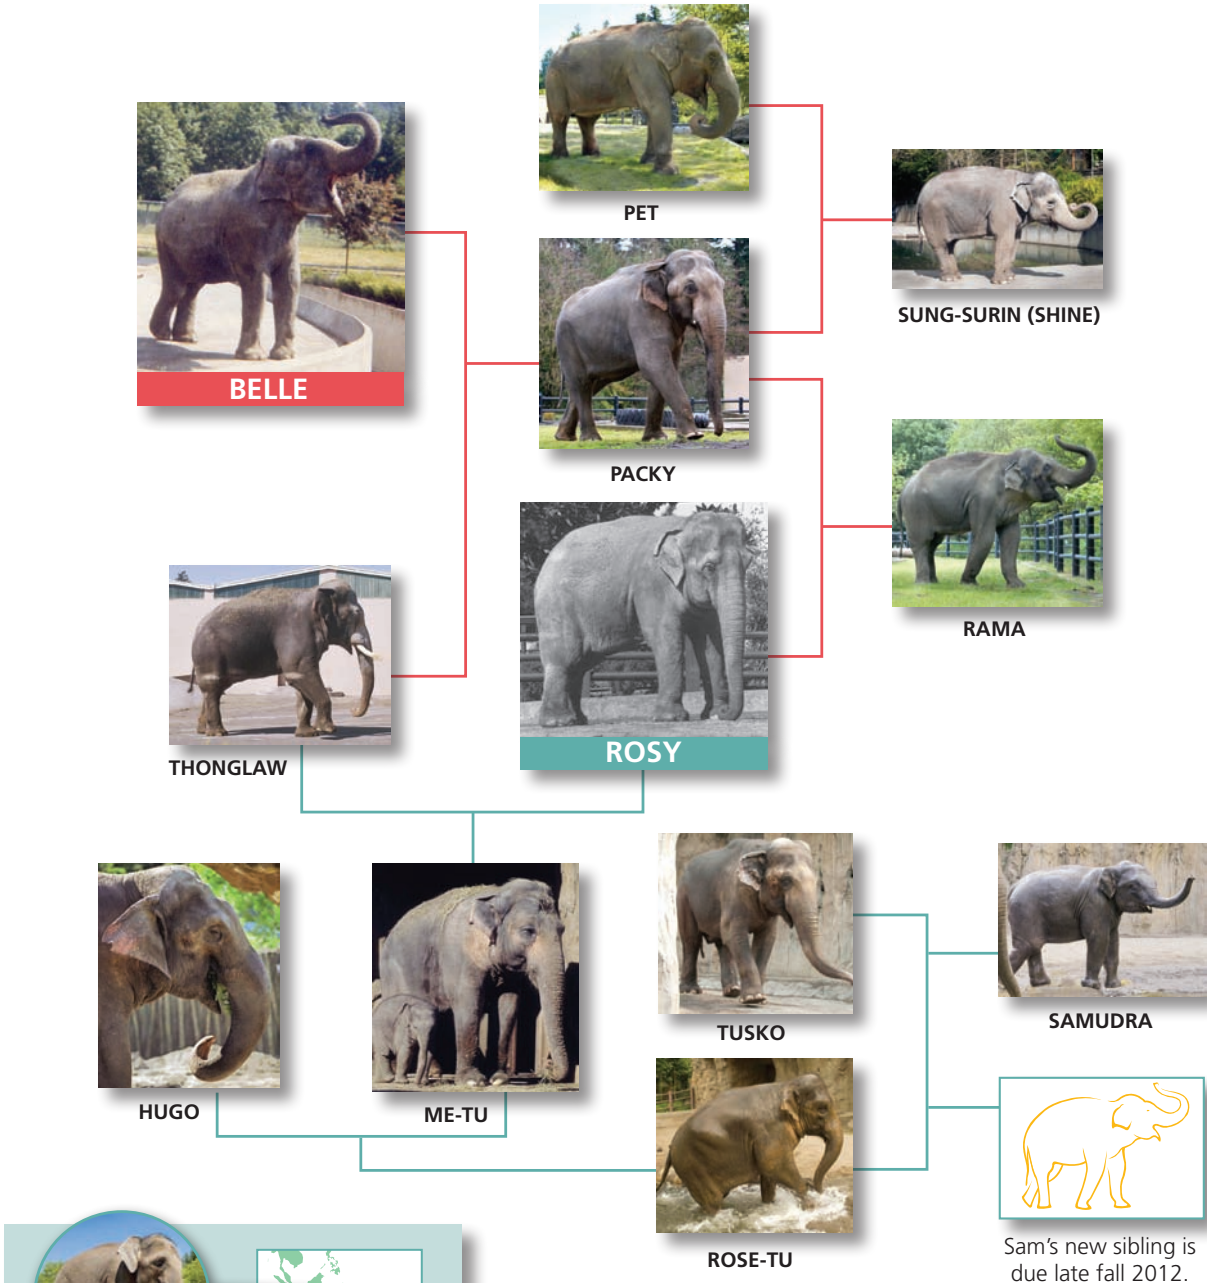

PACKY'S ZOO FAMILY

Packy's ties to the Oregon Zoo's other elephants run deep. Explore our herd's family tree to see how this tightly bonded group has grown over time. Elephants are matriarchal, so the herd's two main genealogical lines are indicated by their female founders, Belle and Rosy.

CHENDRA joined the herd in 1999 after she was orphaned in Borneo; she is Sam's favorite "auntie."

Hugo photo by Benjamin Brink, courtesy of The Oregonian.