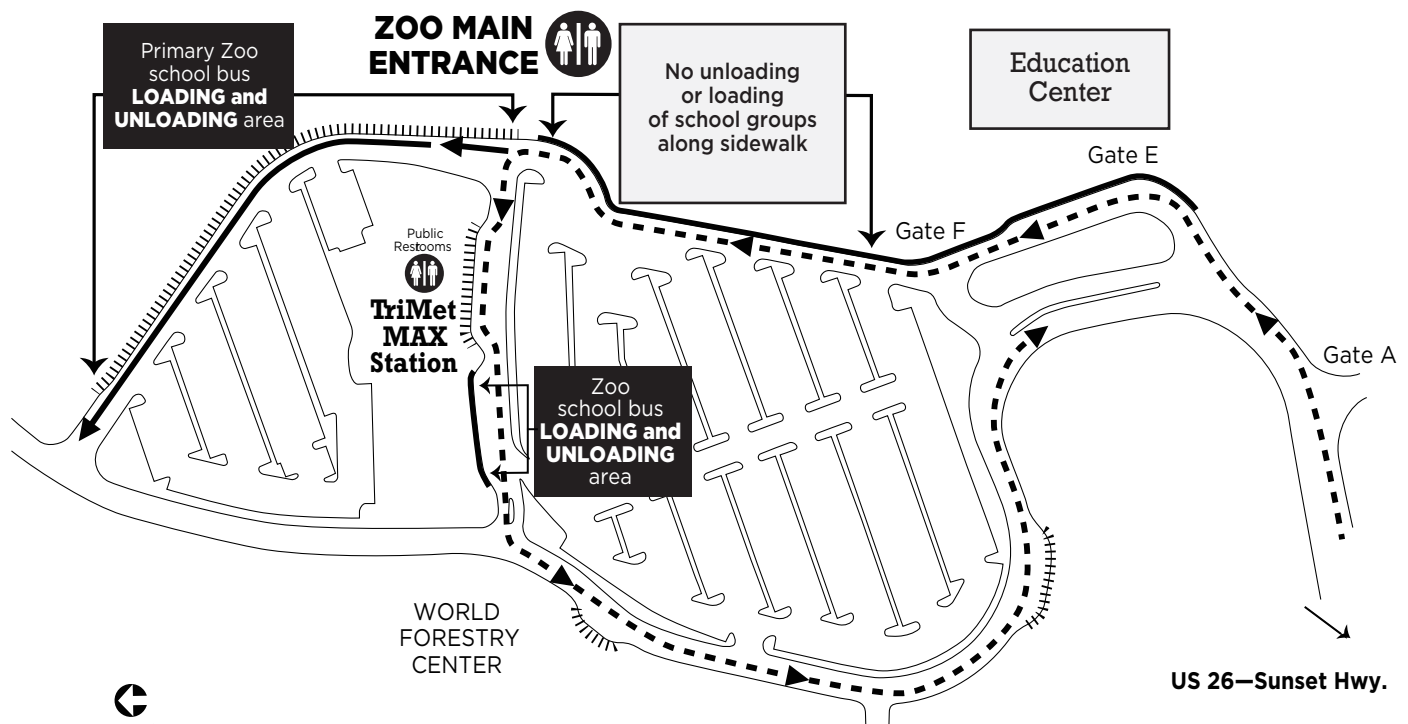

KNOW BEFORE YOU GO

BUS DRIVER INFORMATION

Questions? Call: 503-226-1561

TO MAINTAIN TRAFFIC FLOW, PLEASE NOTE THE FOLLOWING:

- Bus drivers can NOT be chaperones. Drivers will not be able to return to the group after drop-off.
- School buses are not allowed to park in any parking lot in Washington Park at any time. See next page for Hillsboro Stadium parking information.
- Before arriving at the Oregon Zoo, pre-arrange an end-of-day pickup time with the lead teacher and be sure to exchange phone numbers.
- Do not arrive for pick-up more than five minutes prior to your pre-arranged time. You will be asked to move if waiting longer than five minutes.
- Please note correct loading and unloading areas below. For loading, please proceed to the main zoo entrance and follow directions from zoo public safety officers. **Do not attempt to load in a non-designated area.** You may be asked to re-queue if all loading zones are full.

KNOW BEFORE YOU GO

BUS DRIVER INFORMATION

HILLSBORO STADIUM PARKING

Questions? Call: 503-226-1561

BUS DRIVERS MUST ENTER AT HILLSBORO STADIUM - GATE B AND PARK AT LOT H

- Restrooms are located near Fields 5 and 6 at lot G