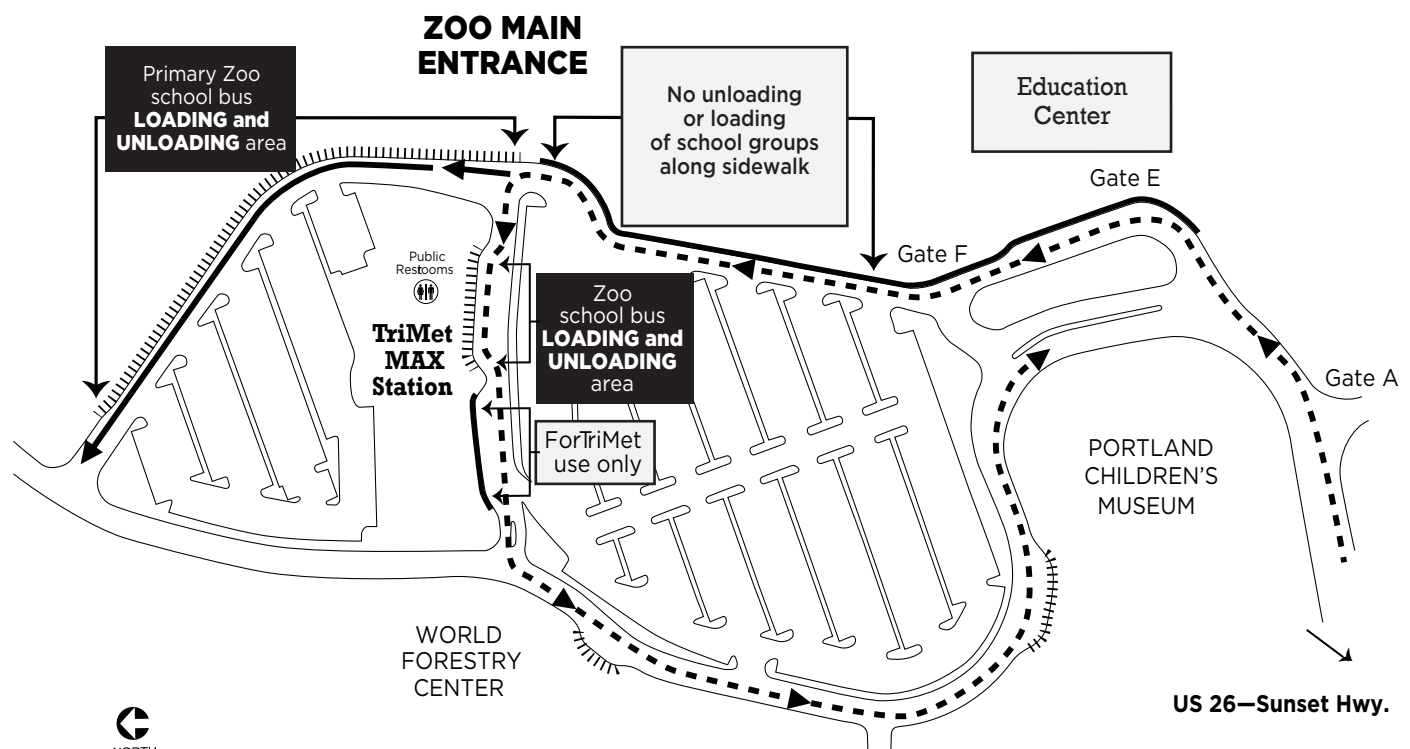

KNOW BEFORE YOU GO

BUS DRIVER INFORMATION

SEPT-MARCH

Questions? Call: 503.226.1567

TO MAINTAIN TRAFFIC FLOW, PLEASE NOTE THE FOLLOWING:

- Bus drivers can NOT be chaperones. Drivers will not be able to return to the group after drop-off.
- School buses are not allowed to park in any parking lot in Washington Park at any time. See page 3 for Hillsboro Stadium parking information.
- Before arriving at the Oregon Zoo, pre-arrange an end-of-day pickup time with the lead teacher and be sure to exchange phone numbers.
- Do not arrive for pick-up more than five minutes prior to your pre-arranged time. You will be asked to move if waiting longer than five minutes.
- Please note correct loading and unloading areas below. For loading, please proceed to the main zoo entrance and follow directions from zoo public safety officers. **Do not attempt to load in a non-designated area.** You may be asked to re-queue if all loading zones are full.

KNOW BEFORE YOU GO

BUS DRIVER INFORMATION

APRIL-JUNE

Questions? Call: 503.226.1567

TO MAINTAIN TRAFFIC FLOW, PLEASE NOTE THE FOLLOWING:

- Bus drivers can NOT be chaperones. Drivers will not be able to return to the group after drop-off.
- School buses are not allowed to park in any parking lot in Washington Park at any time. See page 3 for Hillsboro Stadium parking information.
- Before arriving at the Oregon Zoo, pre-arrange an end-of-day pickup time with the lead teacher and be sure to exchange phone numbers.
- Do not arrive for pick-up more than five minutes prior to your pre-arranged time. You will be asked to move if waiting longer than five minutes.
- Please note correct loading and unloading areas below. For loading, please proceed to the main zoo entrance and follow directions from zoo public safety officers. **Do not attempt to load in a non-designated area.** You may be asked to re-queue if all loading zones are full.