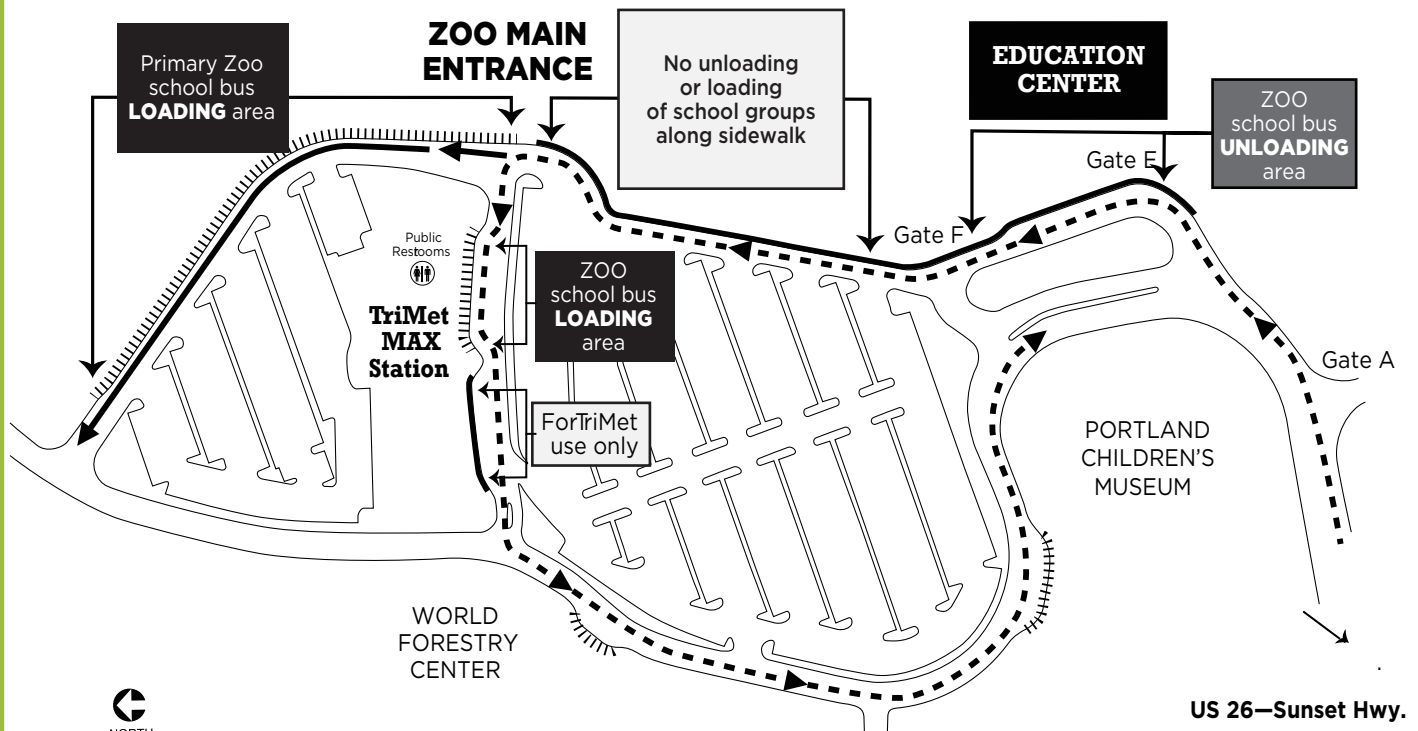

KNOW BEFORE YOU GO

BUS DRIVER INFORMATION

SEPT-MARCH

Questions? Call: 503.226.1567

TO MAINTAIN TRAFFIC FLOW, PLEASE NOTE THE FOLLOWING:

- Bus drivers can NOT be chaperones. Drivers will not be able to return to the group after drop-off.
- School buses are not allowed to park in any parking lot in Washington Park at any time. See page 3 for Hillsboro Stadium parking information.
- Before arriving at the Oregon Zoo, pre-arrange an end-of-day pickup time with the lead teacher and be sure to exchange phone numbers.
- Do not arrive for pick-up more than five minutes prior to your pre-arranged time. You will be asked to move if waiting longer than five minutes.
- Please note correct loading and unloading areas below. For loading, please proceed to the main zoo entrance and follow directions from zoo public safety officers. **Do not attempt to load in a non-designated area.** You may be asked to re-queue if all loading zones are full.

KNOW BEFORE YOU GO

BUS DRIVER INFORMATION

APRIL-JUNE

Questions? Call: 503.226.1567

TO MAINTAIN TRAFFIC FLOW, PLEASE NOTE THE FOLLOWING:

- Bus drivers can NOT be chaperones. Drivers will not be able to return to the group after drop-off.
- School buses are not allowed to park in any parking lot in Washington Park at any time. See page 3 for Hillsboro Stadium parking information.
- Before arriving at the Oregon Zoo, pre-arrange an end-of-day pickup time with the lead teacher and be sure to exchange phone numbers.
- Do not arrive for pick-up more than five minutes prior to your pre-arranged time. You will be asked to move if waiting longer than five minutes.
- Please note correct loading and unloading areas below. For loading, please proceed to the main zoo entrance and follow directions from zoo public safety officers. **Do not attempt to load in a non-designated area.** You may be asked to re-queue if all loading zones are full.