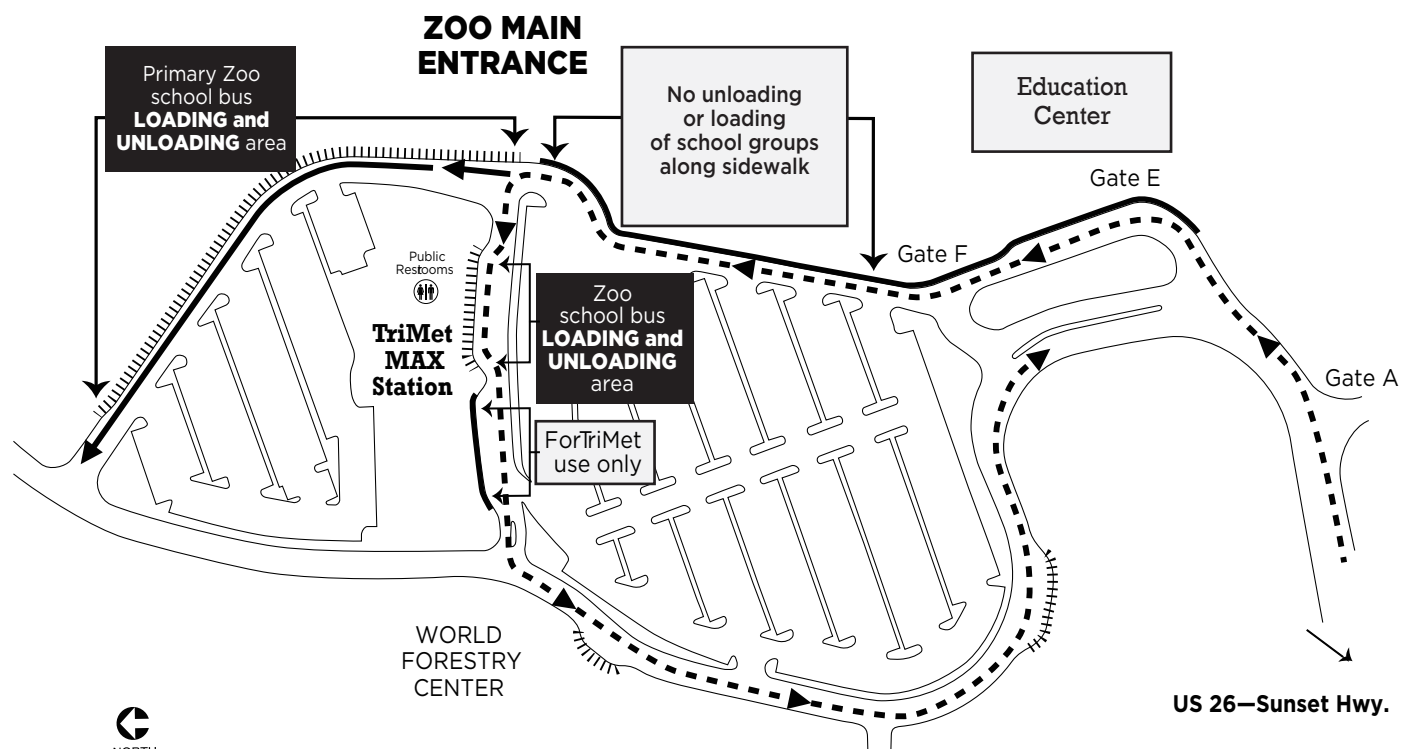

KNOW BEFORE YOU GO

BUS DRIVER INFORMATION

SEPT-MARCH

Questions? Call: 503-226-1561

TO MAINTAIN TRAFFIC FLOW, PLEASE NOTE THE FOLLOWING:

- Bus drivers can NOT be chaperones. Drivers will not be able to return to the group after drop-off.
- School buses are not allowed to park in any parking lot in Washington Park at any time. See page 3 for Hillsboro Stadium parking information.
- Before arriving at the Oregon Zoo, pre-arrange an end-of-day pickup time with the lead teacher and be sure to exchange phone numbers.
- Do not arrive for pick-up more than five minutes prior to your pre-arranged time. You will be asked to move if waiting longer than five minutes.
- Please note correct loading and unloading areas below. For loading, please proceed to the main zoo entrance and follow directions from zoo public safety officers. **Do not attempt to load in a non-designated area.** You may be asked to re-queue if all loading zones are full.

KNOW BEFORE YOU GO

BUS DRIVER INFORMATION

APRIL-JUNE

Questions? Call: 503-226-1561

TO MAINTAIN TRAFFIC FLOW, PLEASE NOTE THE FOLLOWING:

- Bus drivers can NOT be chaperones. Drivers will not be able to return to the group after drop-off.
- School buses are not allowed to park in any parking lot in Washington Park at any time. See page 3 for Hillsboro Stadium parking information.
- Before arriving at the Oregon Zoo, pre-arrange an end-of-day pickup time with the lead teacher and be sure to exchange phone numbers.
- Do not arrive for pick-up more than five minutes prior to your pre-arranged time. You will be asked to move if waiting longer than five minutes.
- Please note correct loading and unloading areas below. For loading, please proceed to the main zoo entrance and follow directions from zoo public safety officers. **Do not attempt to load in a non-designated area.** You may be asked to re-queue if all loading zones are full.