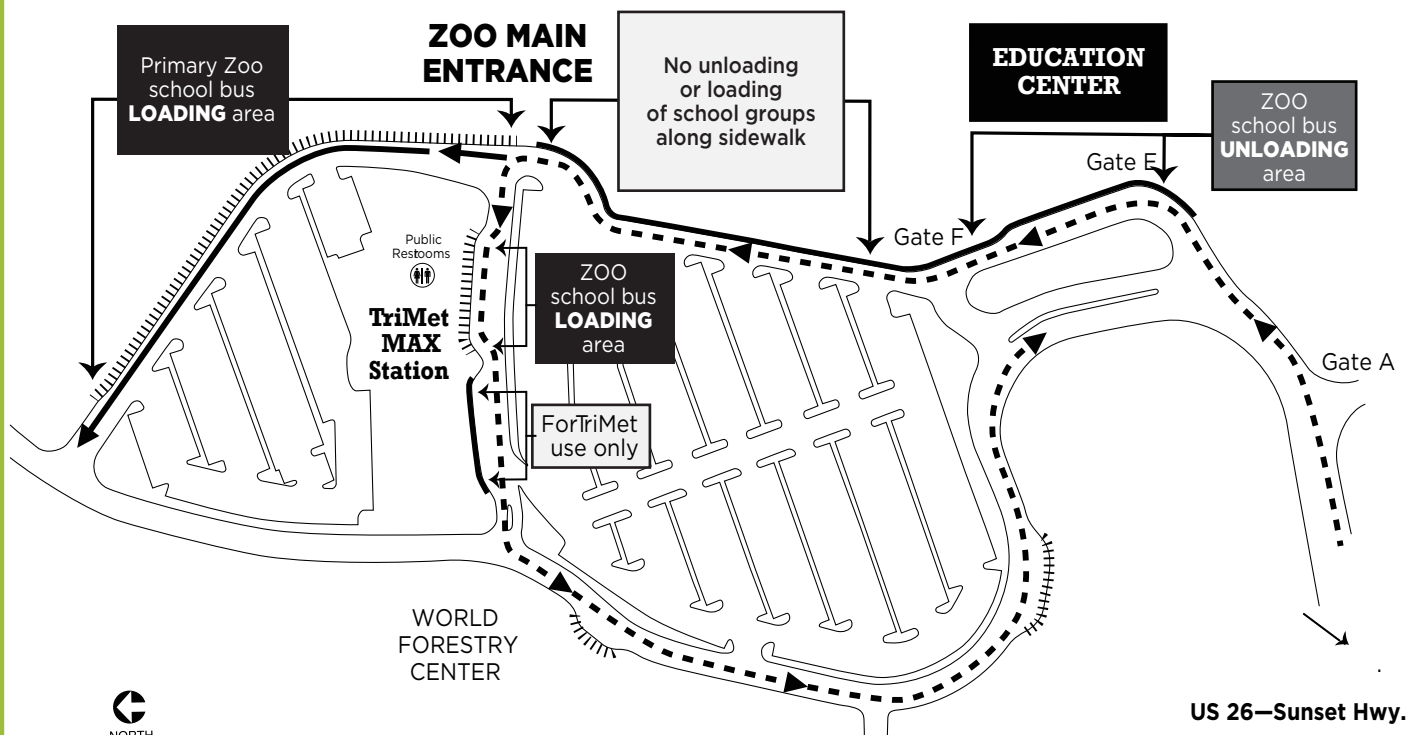

KNOW BEFORE YOU GO

BUS DRIVER INFORMATION

SEPT-MARCH

Questions? Call: 503-226-1561

TO MAINTAIN TRAFFIC FLOW, PLEASE NOTE THE FOLLOWING:

- Bus drivers can NOT be chaperones. Drivers will not be able to return to the group after drop-off.
- School buses are not allowed to park in any parking lot in Washington Park at any time. See page 3 for Hillsboro Stadium parking information.
- Before arriving at the Oregon Zoo, pre-arrange an end-of-day pickup time with the lead teacher and be sure to exchange phone numbers.
- Do not arrive for pick-up more than five minutes prior to your pre-arranged time. You will be asked to move if waiting longer than five minutes.
- Please note correct loading and unloading areas below. For loading, please proceed to the main zoo entrance and follow directions from zoo public safety officers. **Do not attempt to load in a non-designated area.** You may be asked to re-queue if all loading zones are full.

KNOW BEFORE YOU GO

BUS DRIVER INFORMATION

APRIL-JUNE

Questions? Call: 503-226-1561

TO MAINTAIN TRAFFIC FLOW, PLEASE NOTE THE FOLLOWING:

- Bus drivers can NOT be chaperones. Drivers will not be able to return to the group after drop-off.
- School buses are not allowed to park in any parking lot in Washington Park at any time. See page 3 for Hillsboro Stadium parking information.
- Before arriving at the Oregon Zoo, pre-arrange an end-of-day pickup time with the lead teacher and be sure to exchange phone numbers.
- Do not arrive for pick-up more than five minutes prior to your pre-arranged time. You will be asked to move if waiting longer than five minutes.
- Please note correct loading and unloading areas below. For loading, please proceed to the main zoo entrance and follow directions from zoo public safety officers. **Do not attempt to load in a non-designated area.** You may be asked to re-queue if all loading zones are full.