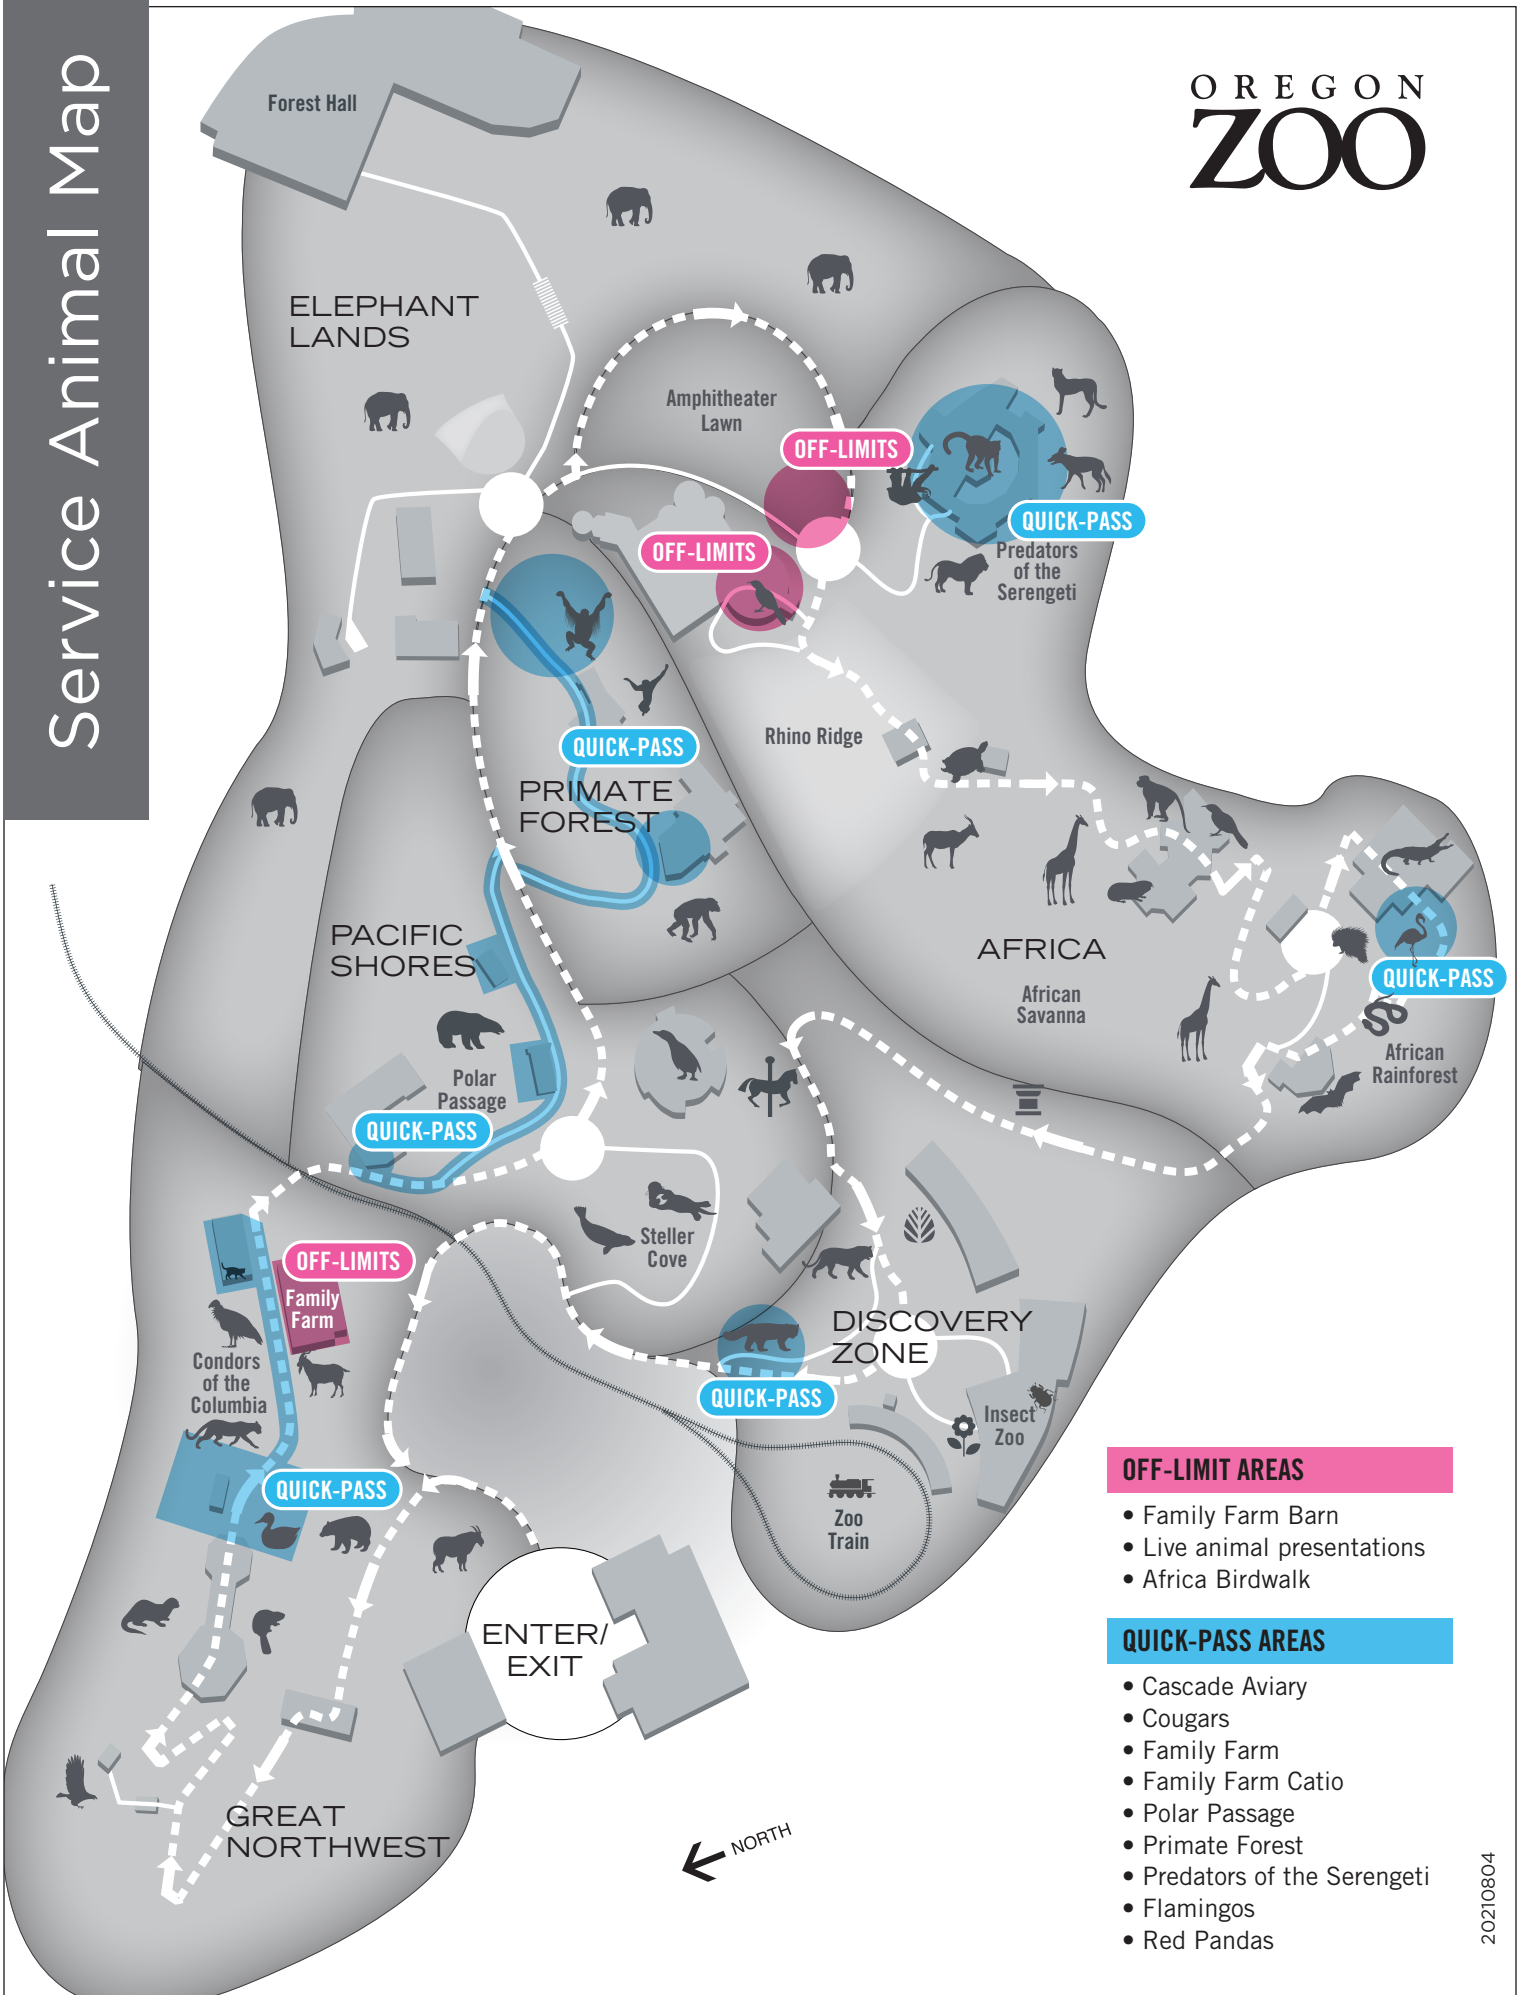

Service Animal Map

OREGON ZOO

OFF-LIMIT AREAS

- Family Farm Barn
- Live animal presentations
- Africa Birdwalk

QUICK-PASS AREAS

- Cascade Aviary
- Cougars
- Family Farm
- Family Farm Catio
- Polar Passage
- Primate Forest
- Predators of the Serengeti
- Flamingos
- Red Pandas