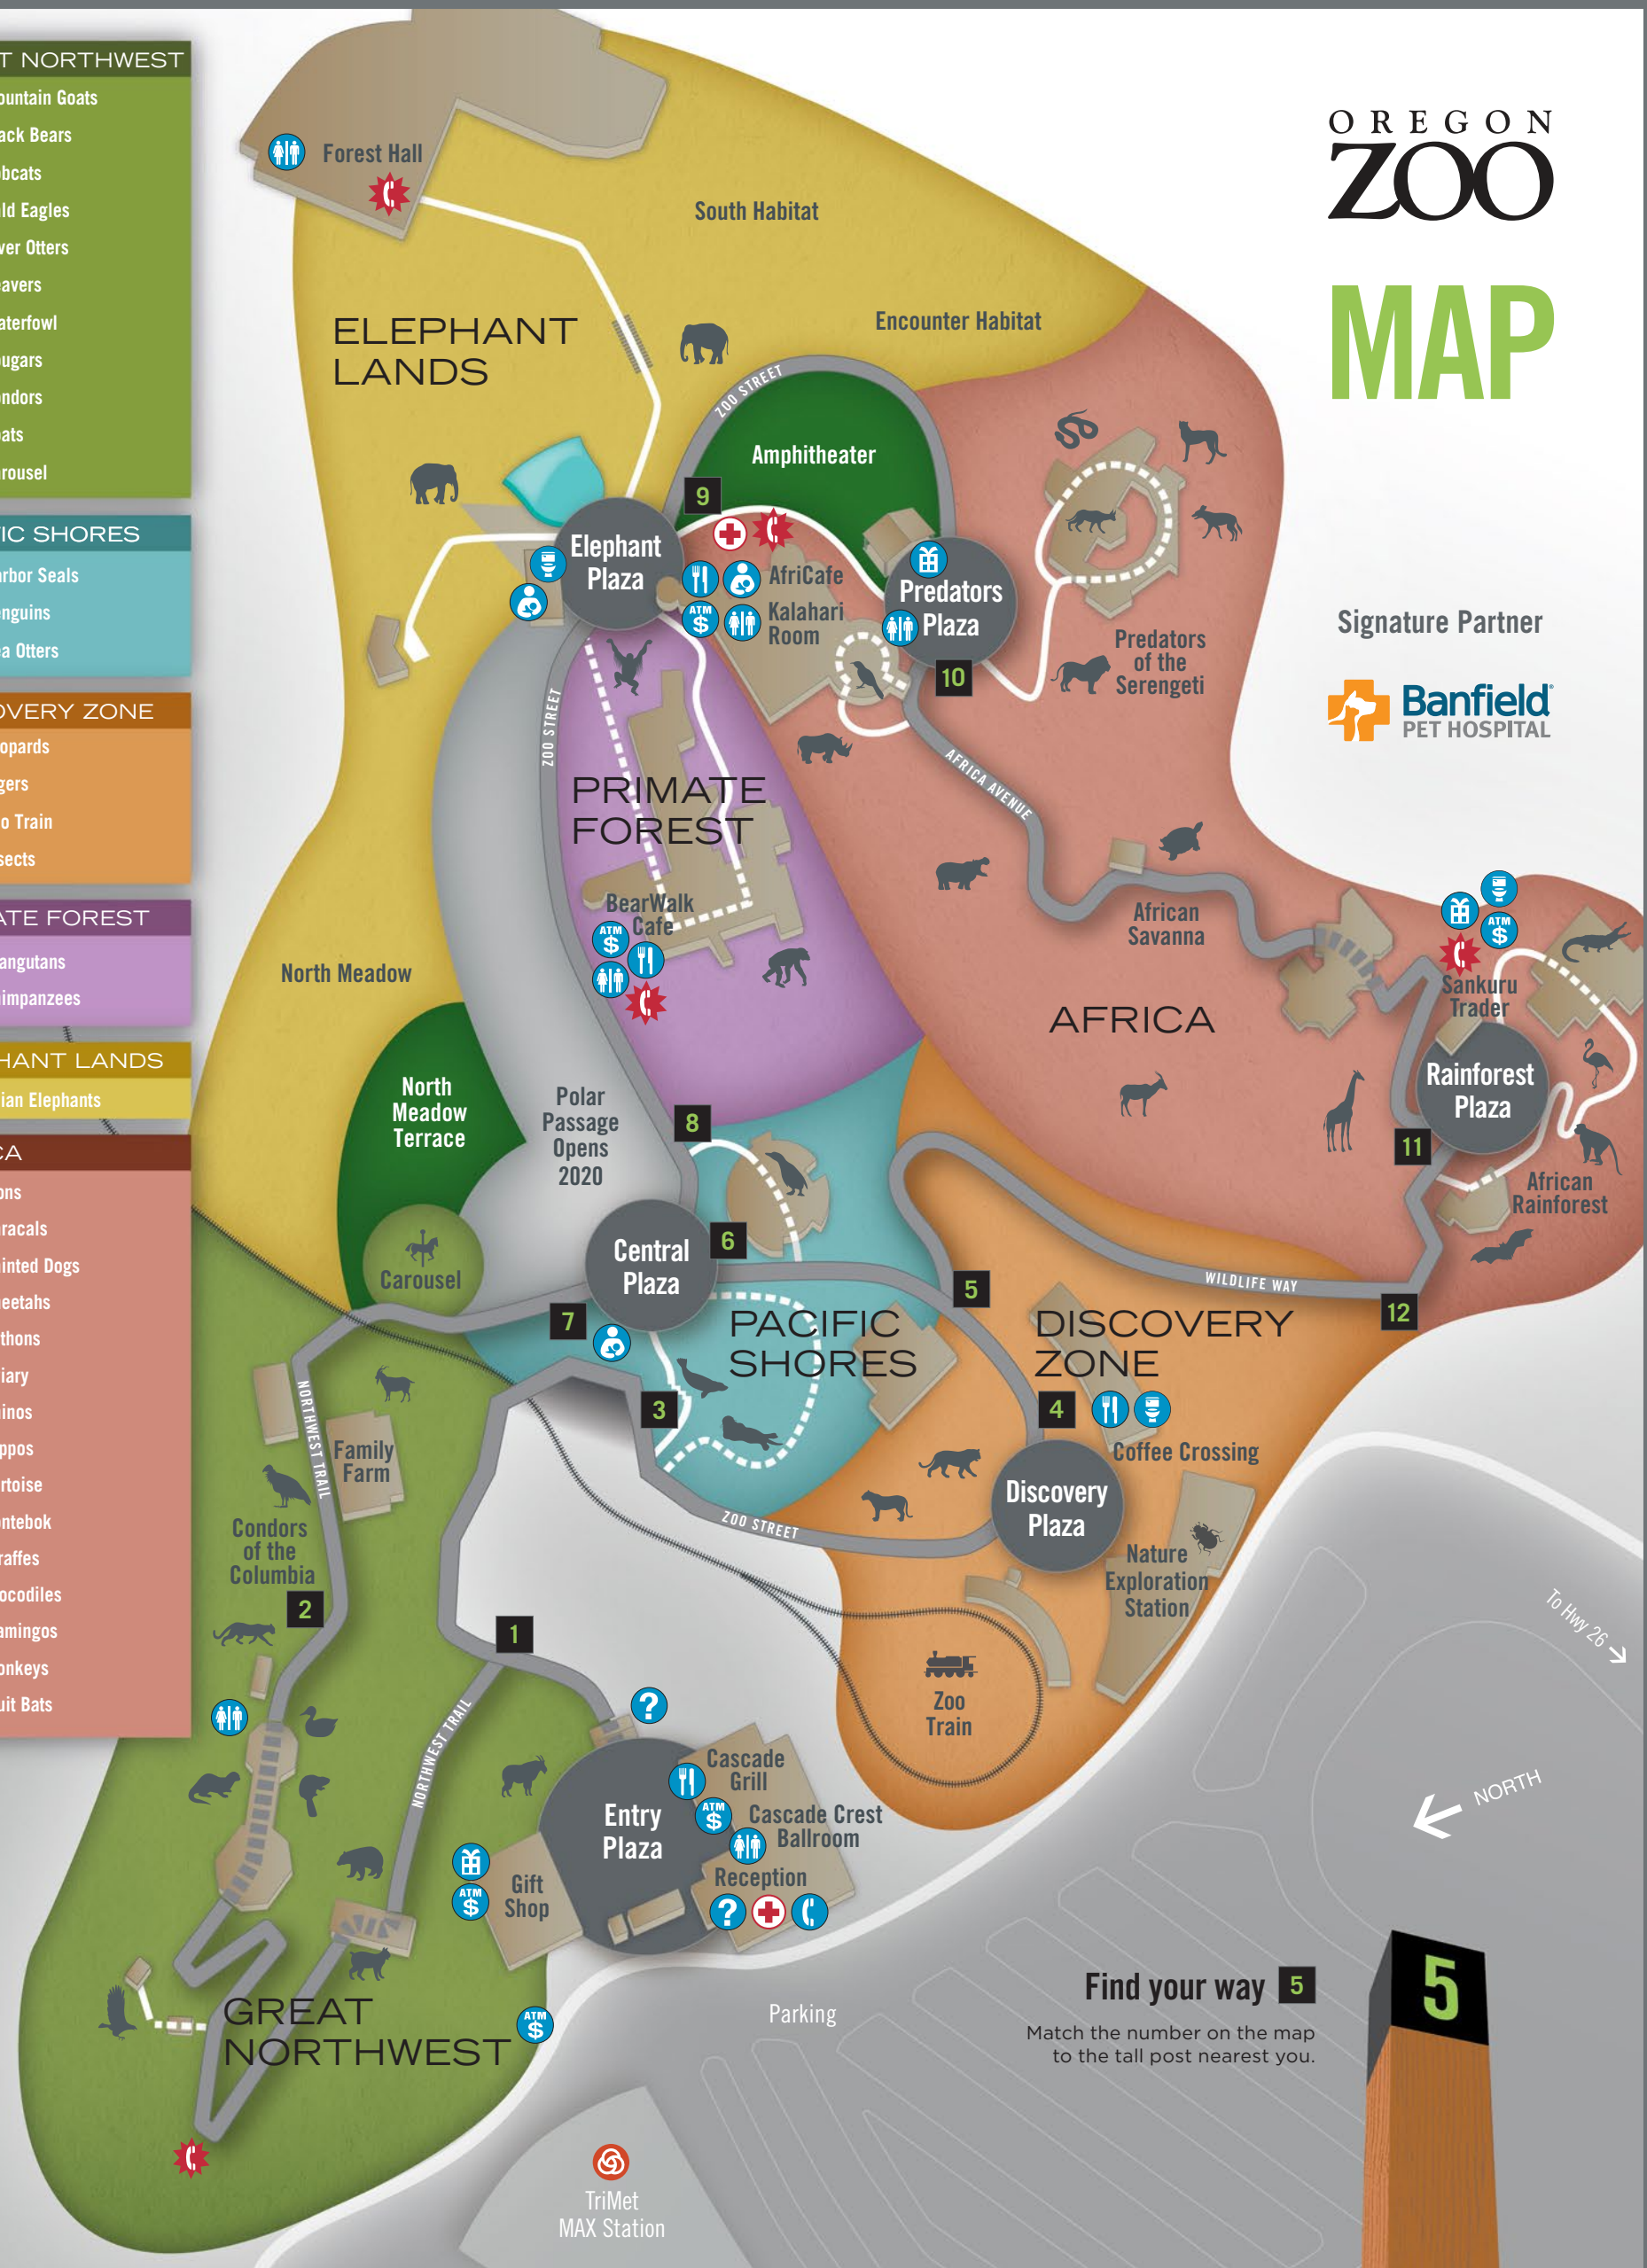

# OREGON ZOO

# MAP

Signature Partner

- GREAT NORTHWEST**
  - Mountain Goats
  - Black Bears
  - Bobcats
  - Bald Eagles
  - River Otters
  - Beavers
  - Waterfowl
  - Cougars
  - Condors
  - Goats
  - Carousel
- PACIFIC SHORES**
  - Harbor Seals
  - Penguins
  - Sea Otters
- DISCOVERY ZONE**
  - Leopards
  - Tigers
  - Zoo Train
  - Insects
- PRIMATE FOREST**
  - Orangutans
  - Chimpanzees
- ELEPHANT LANDS**
  - Asian Elephants
- AFRICA**
  - Lions
  - Caracals
  - Painted Dogs
  - Cheetahs
  - Pythons
  - Aviary
  - Rhinos
  - Hippos
  - Tortoise
  - Bontebok
  - Giraffes
  - Crocodiles
  - Flamingos
  - Monkeys
  - Fruit Bats

**Find your way 5**

Match the number on the map to the tall post nearest you.

TriMet  
MAX Station