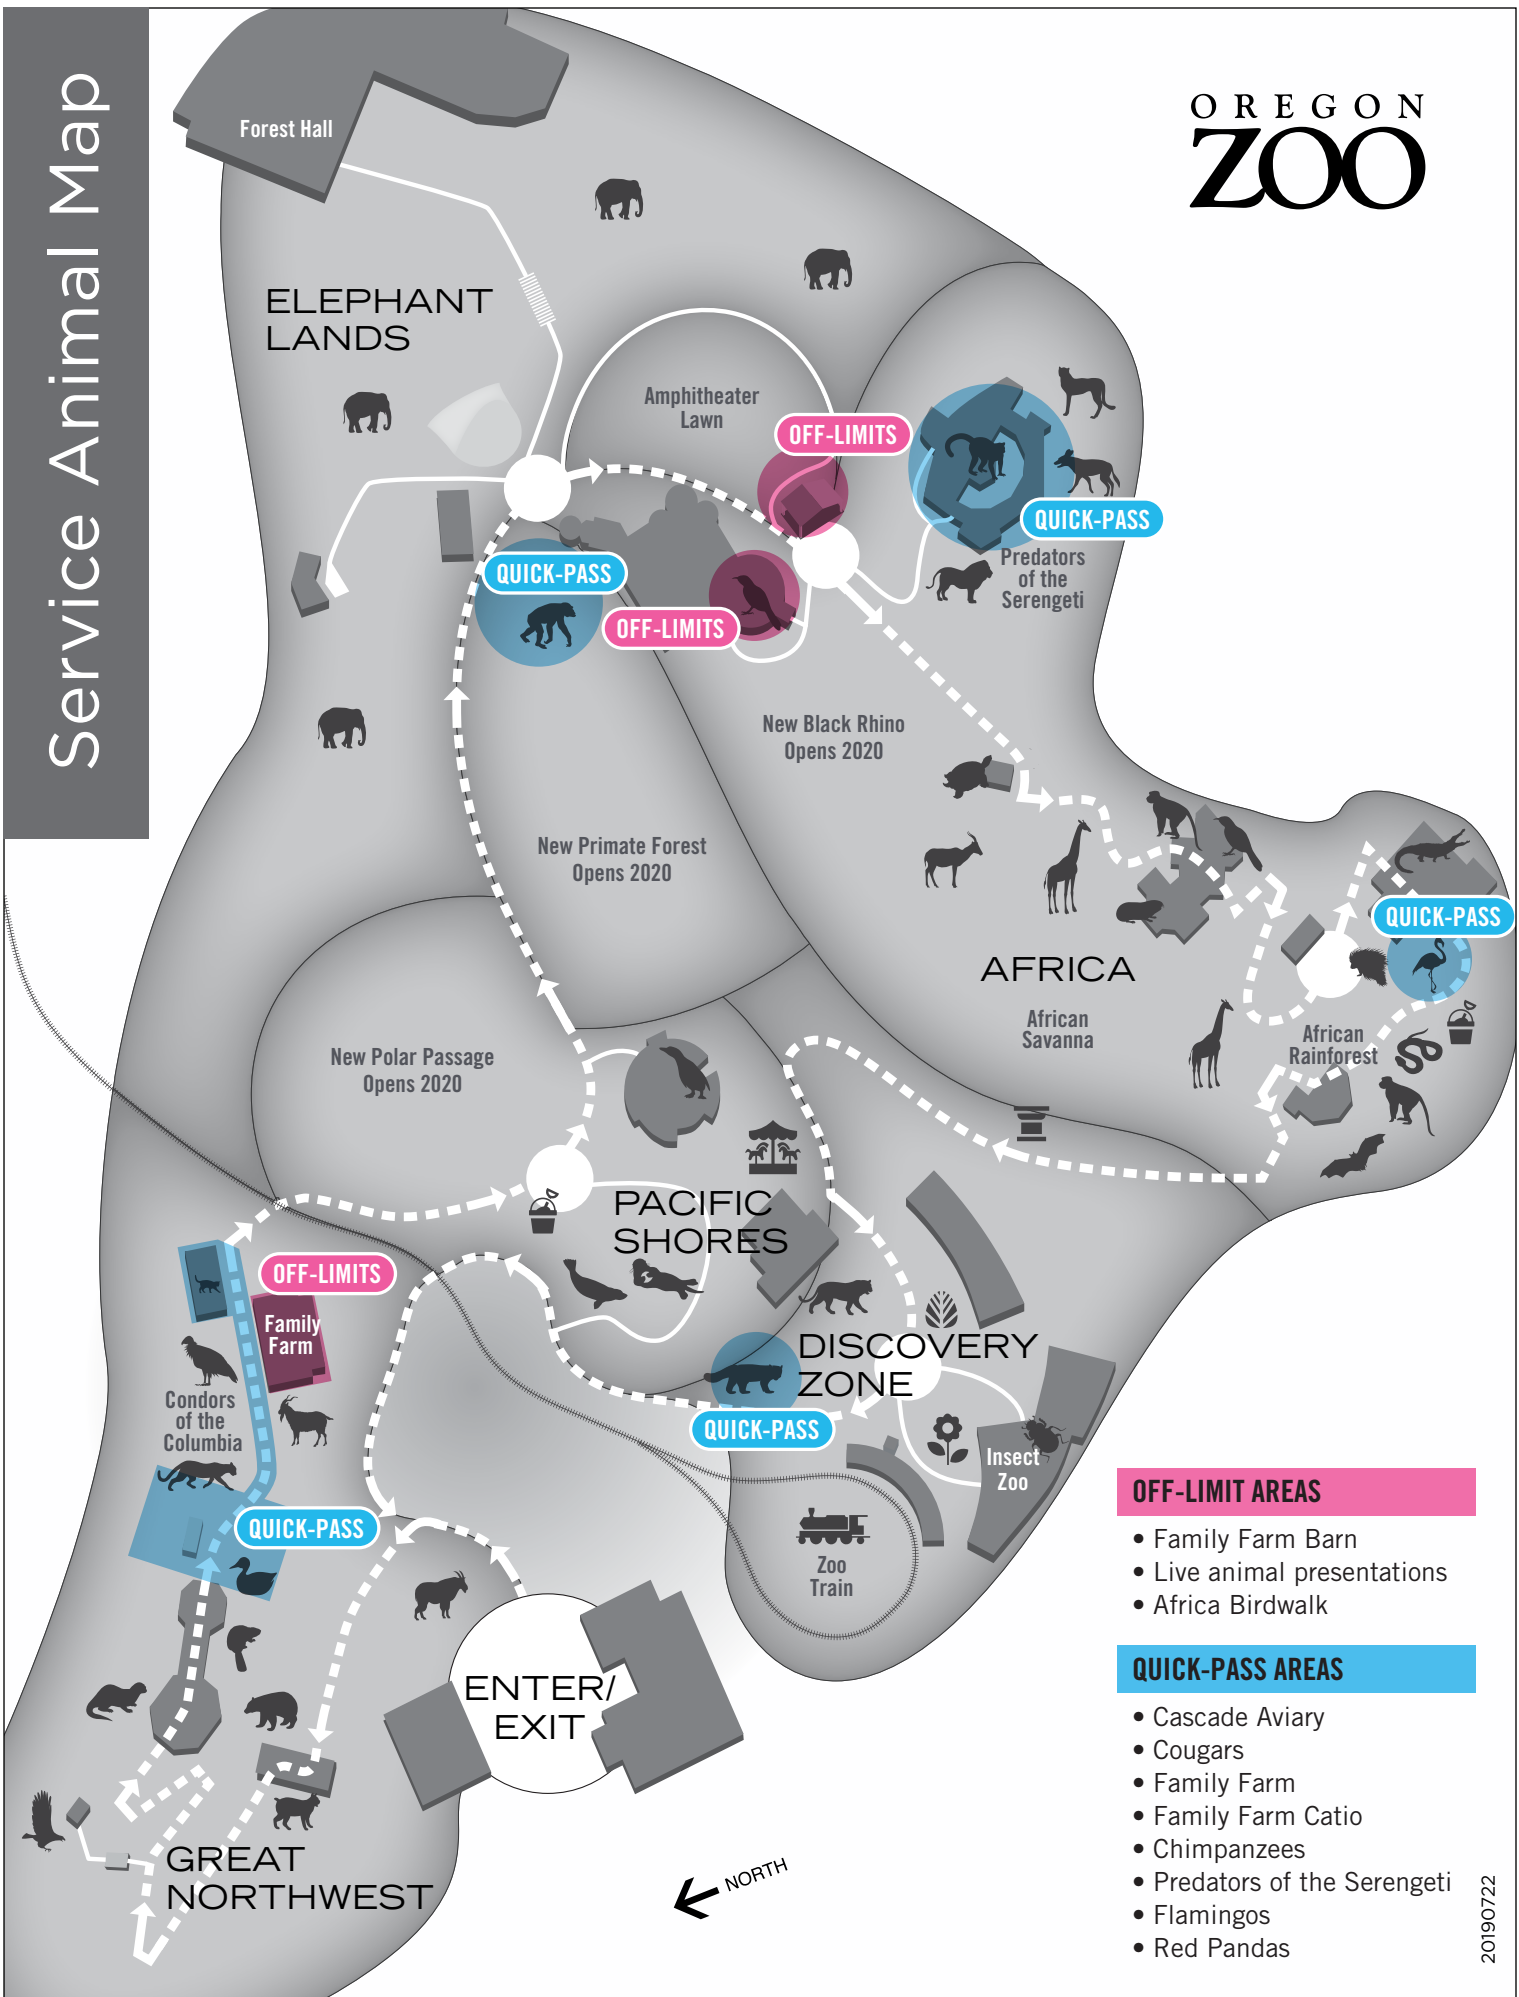

Service Animal Map

OREGON ZOO

OFF-LIMIT AREAS

- Family Farm Barn
- Live animal presentations
- Africa Birdwalk

QUICK-PASS AREAS

- Cascade Aviary
- Cougars
- Family Farm
- Family Farm Catio
- Chimpanzees
- Predators of the Serengeti
- Flamingos
- Red Pandas