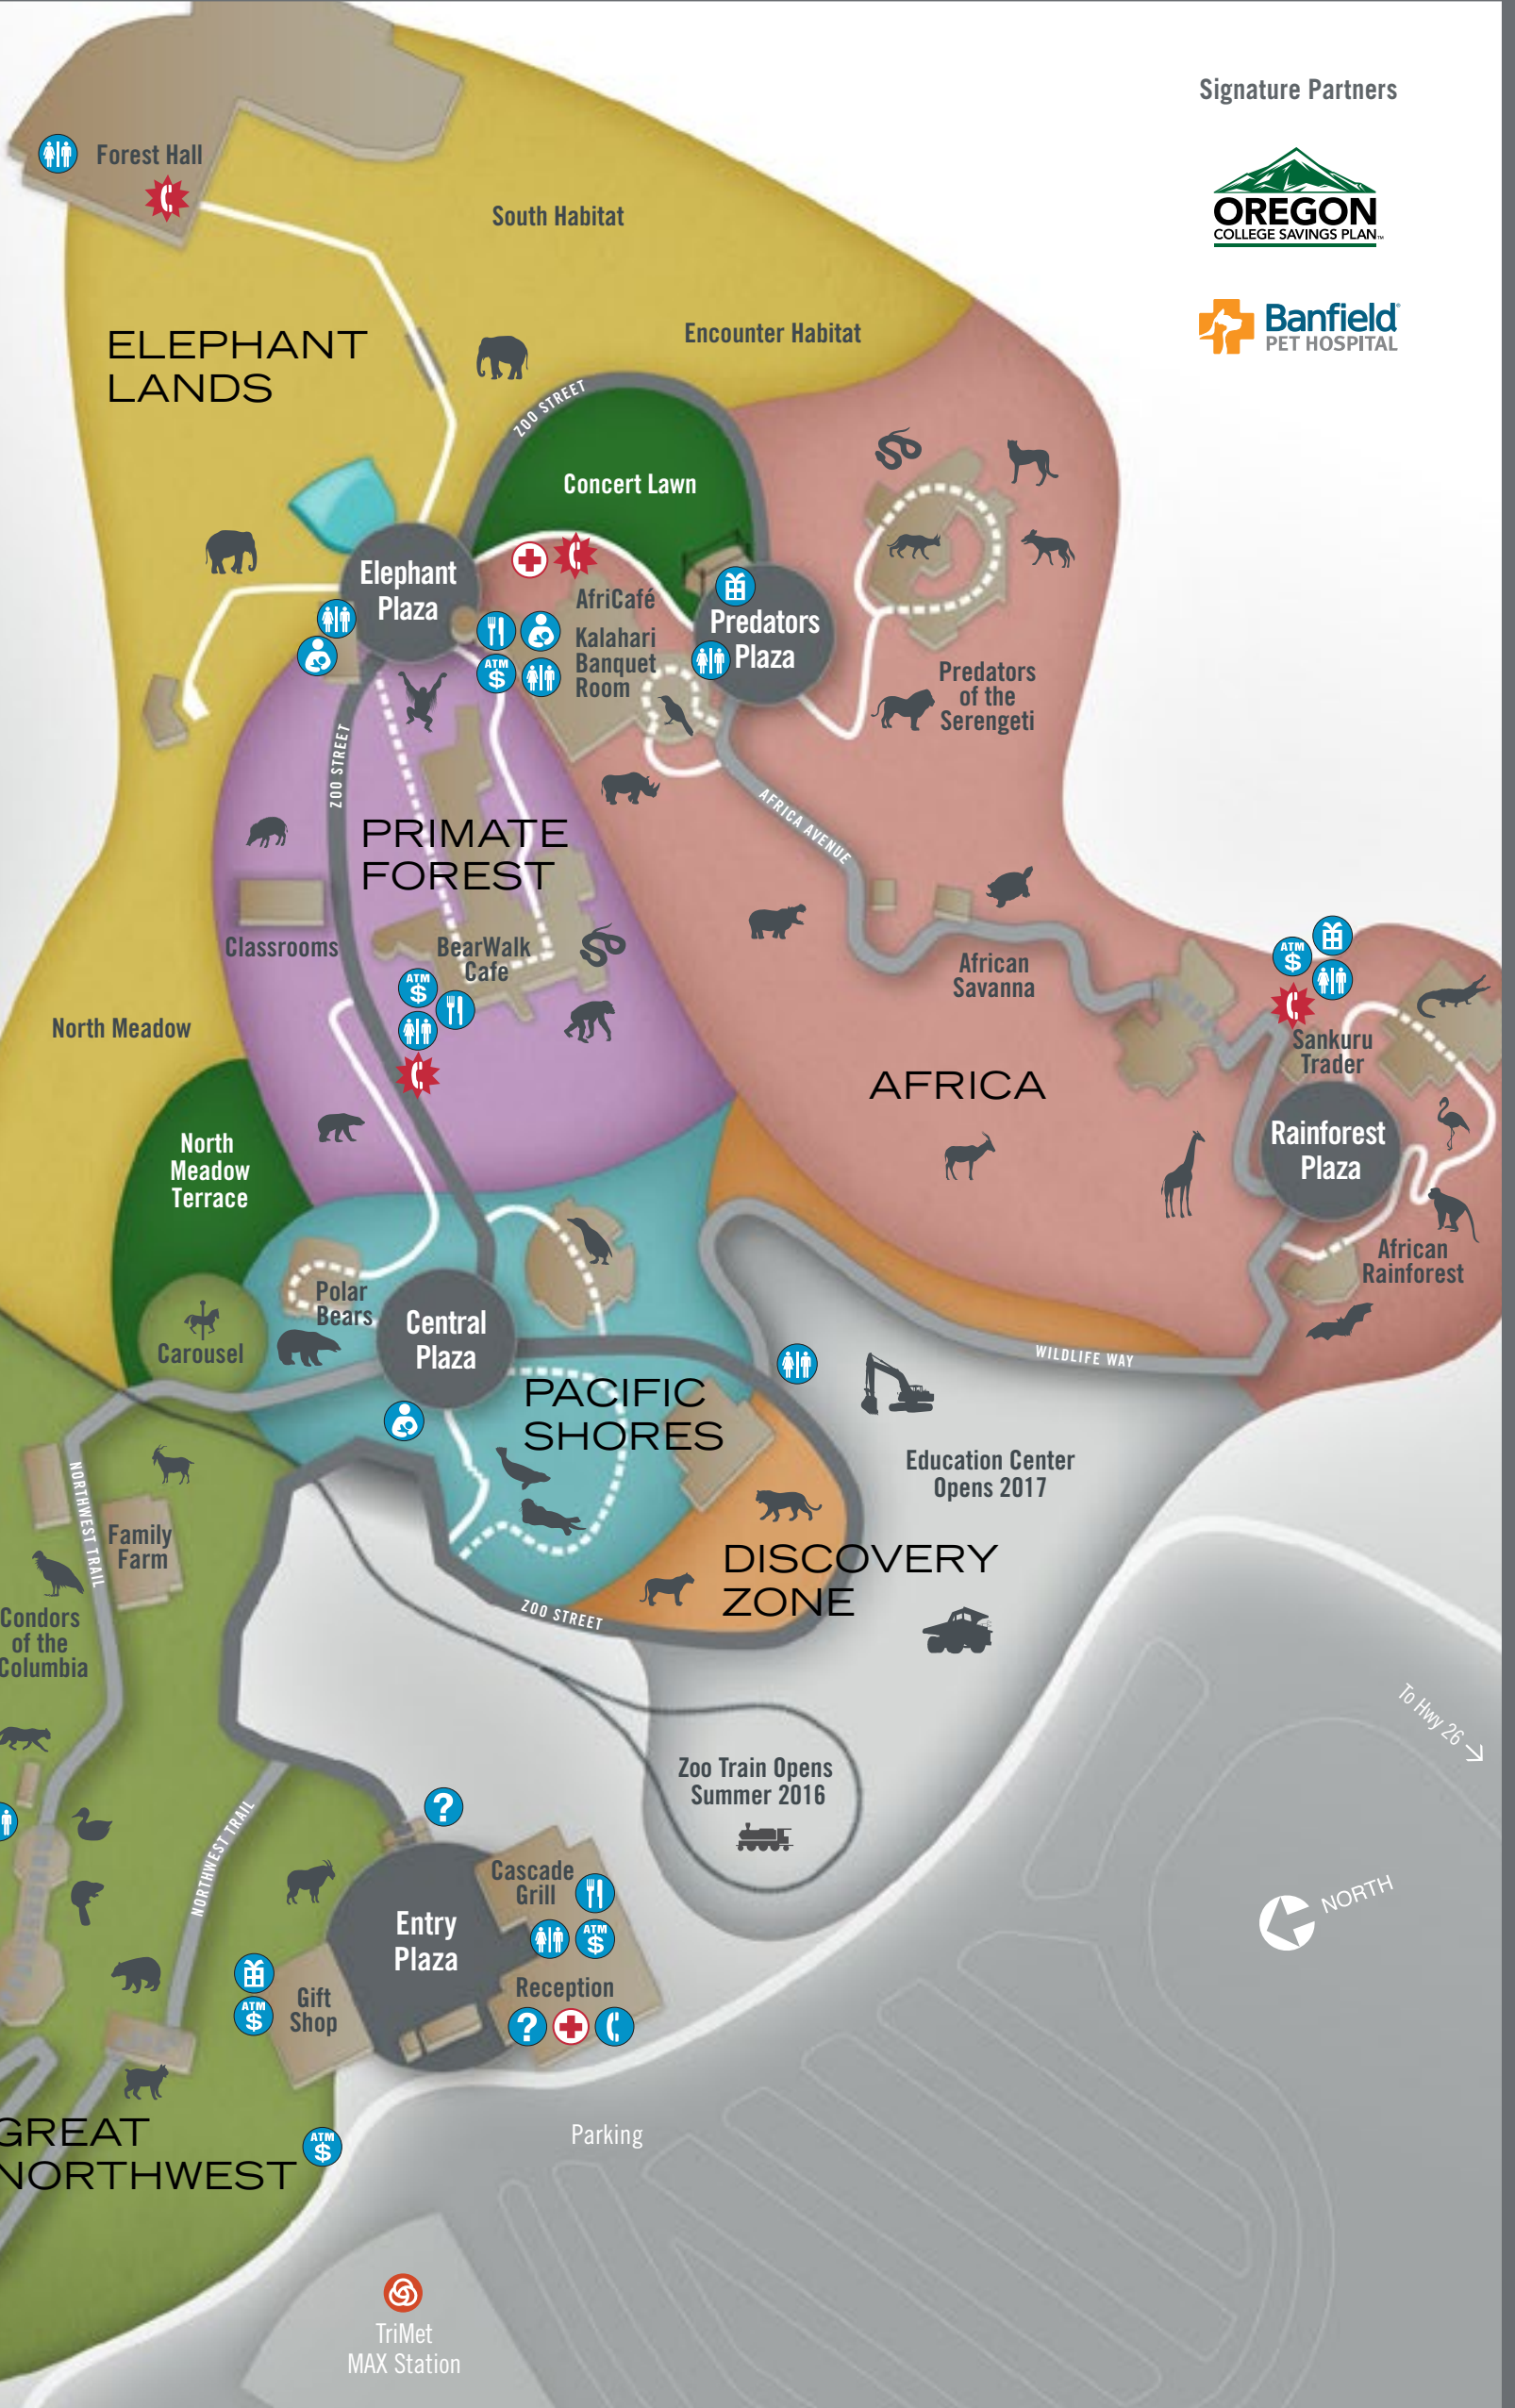

Signature Partners

GREAT NORTHWEST

- Mountain Goats
- Black Bears
- Bobcats
- Bald Eagles
- River Otters
- Beavers
- Waterfowl
- Cougars
- Condors
- Goats
- Carousel

PACIFIC SHORES

- Polar Bears
- Harbor Seals
- Penguins
- Sea Otters

DISCOVERY ZONE

- Leopards
- Tigers
- Zoo Train (CLOSED)

PRIMATE FOREST

- Sun Bears
- Visayan Warty Pigs
- Orangutans
- Chimpanzees
- Snakes

ELEPHANT LANDS

- Asian Elephants

AFRICA

- Lions
- Caracals
- Painted Dogs
- Cheetahs
- Pythons
- Aviary
- Rhinos
- Hippos
- Tortoise
- Bontebok
- Giraffes
- Crocodiles
- Flamingos
- Monkeys
- Fruit Bats

To Hwy 26 →