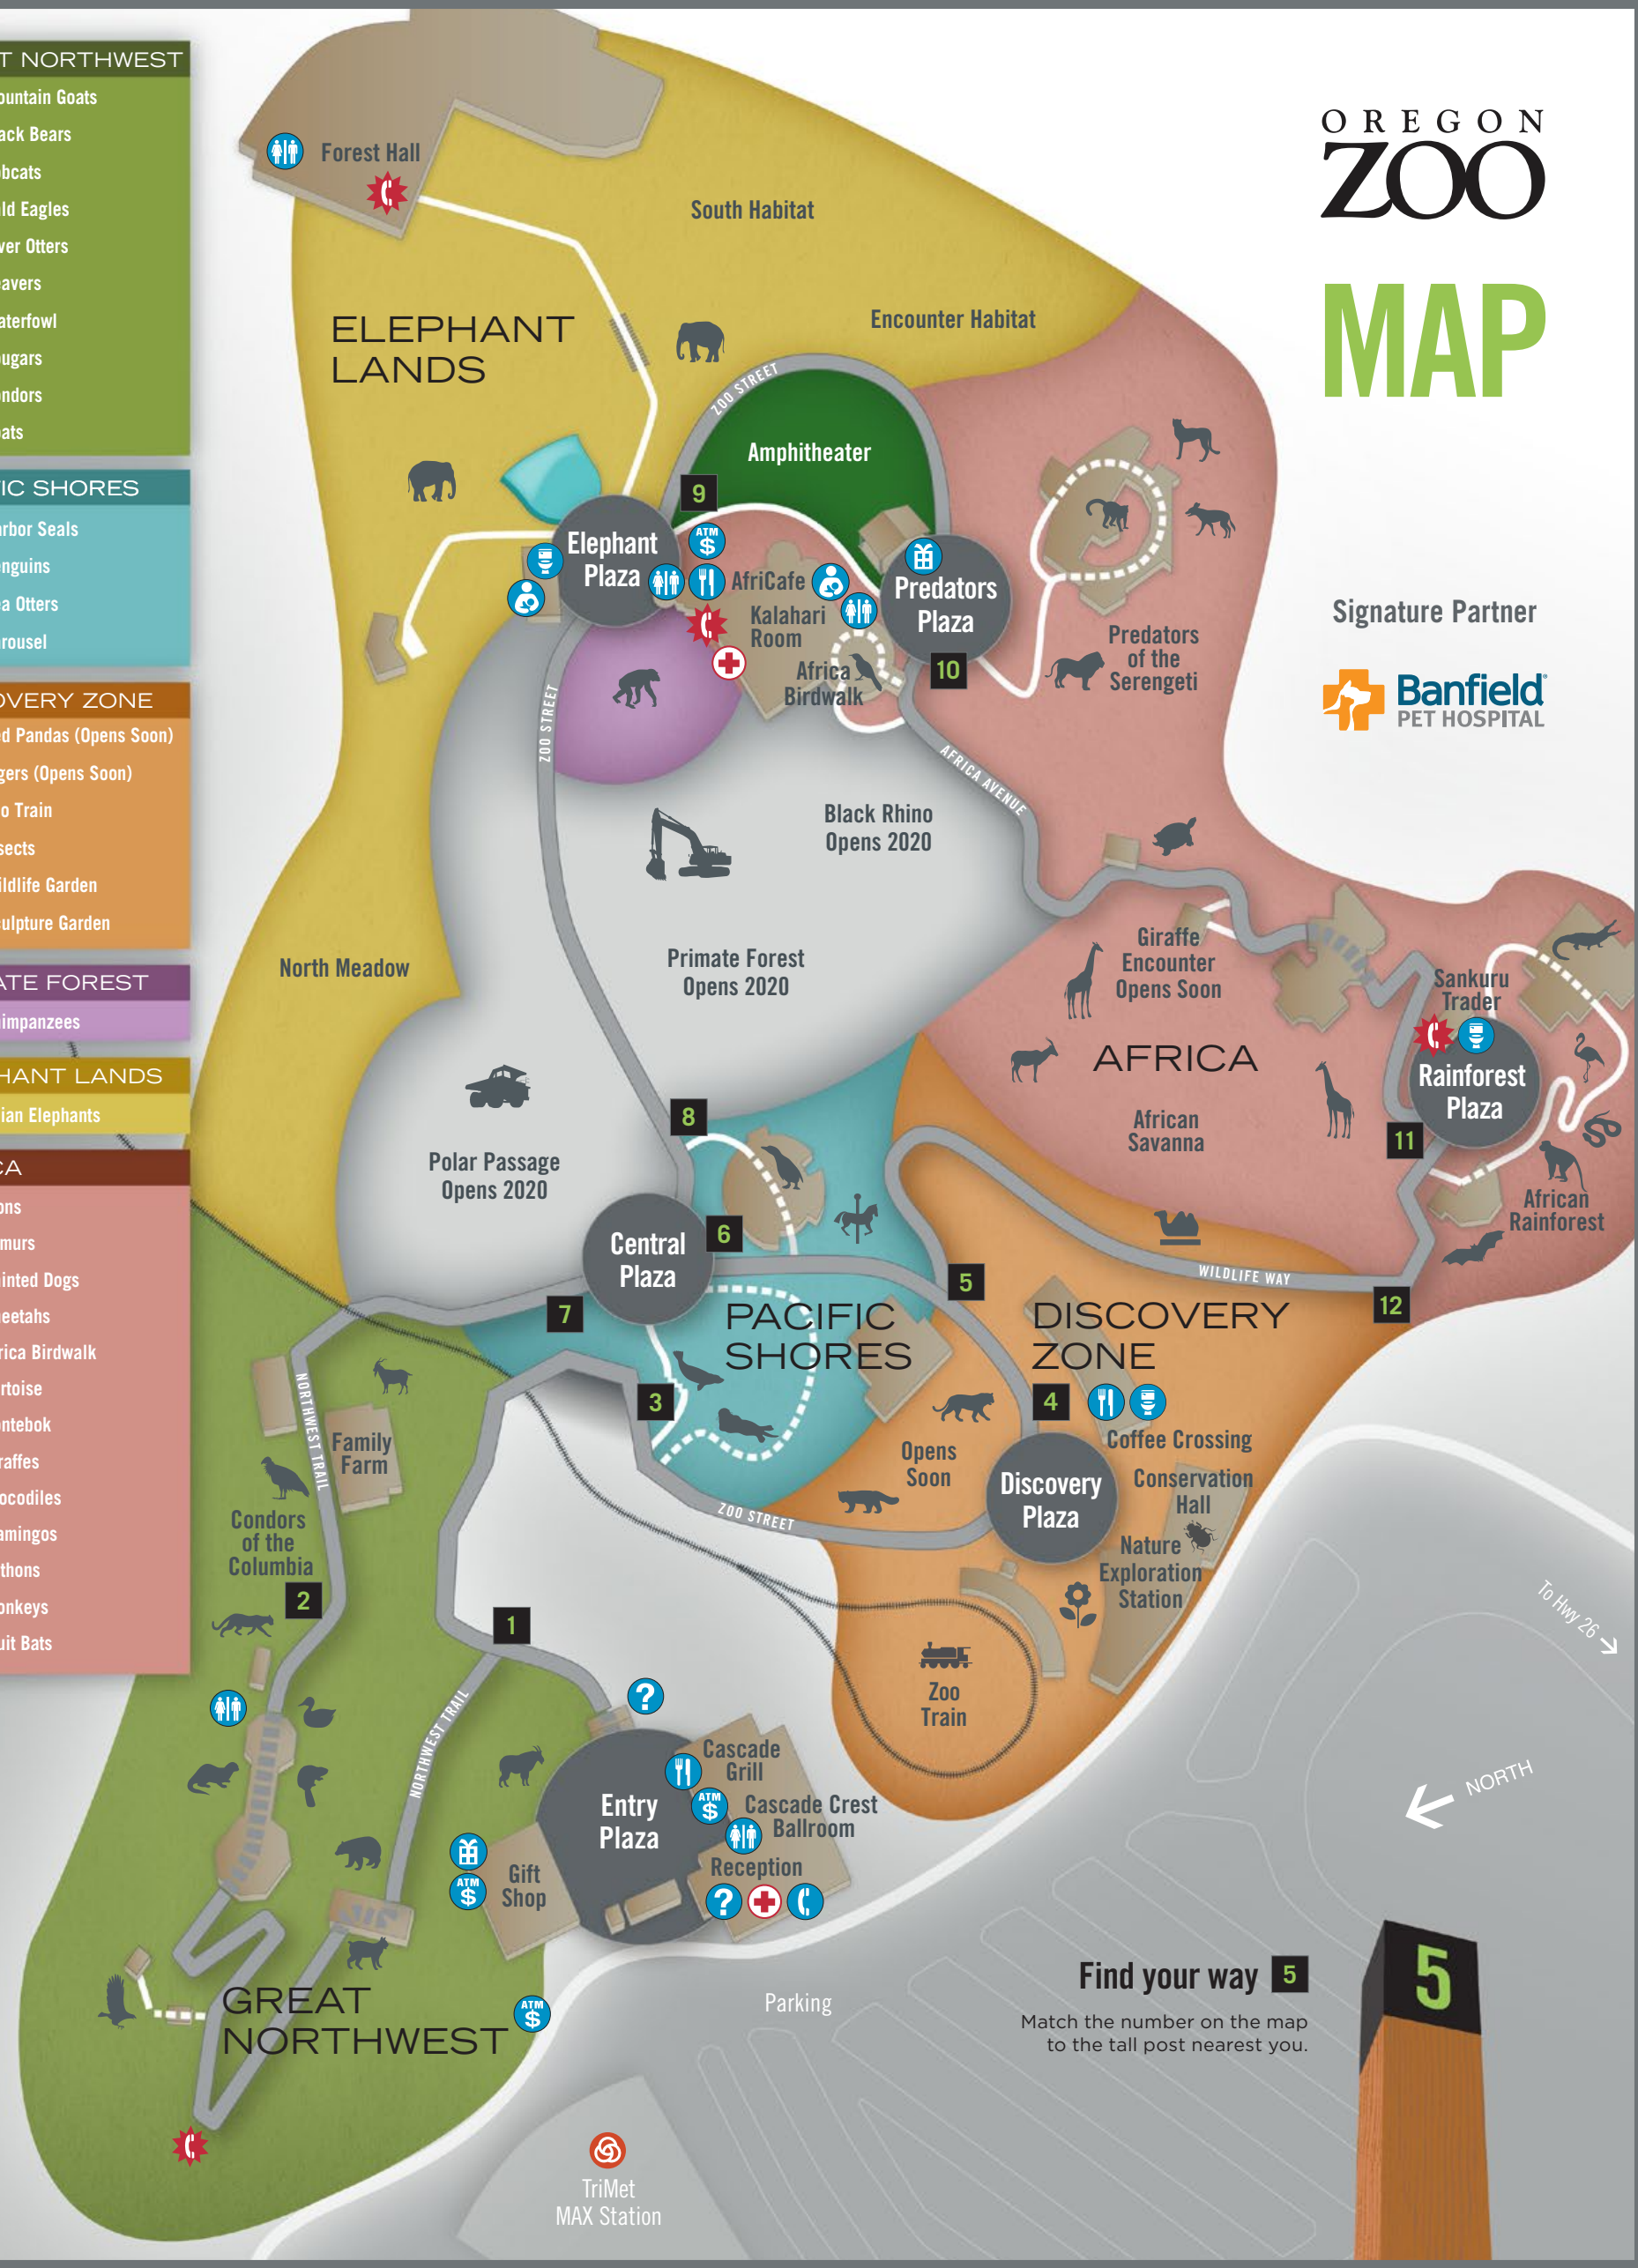

OREGON ZOO

MAP

Signature Partner

- GREAT NORTHWEST**
 - Mountain Goats
 - Black Bears
 - Bobcats
 - Bald Eagles
 - River Otters
 - Beavers
 - Waterfowl
 - Cougars
 - Condors
 - Goats
- PACIFIC SHORES**
 - Harbor Seals
 - Penguins
 - Sea Otters
 - Carousel
- DISCOVERY ZONE**
 - Red Pandas (Opens Soon)
 - Tigers (Opens Soon)
 - Zoo Train
 - Insects
 - Wildlife Garden
 - Sculpture Garden
- PRIMATE FOREST**
 - Chimpanzees
- ELEPHANT LANDS**
 - Asian Elephants
- AFRICA**
 - Lions
 - Lemurs
 - Painted Dogs
 - Cheetahs
 - Africa Birdwalk
 - Tortoise
 - Bontebok
 - Giraffes
 - Crocodiles
 - Flamingos
 - Pythons
 - Monkeys
 - Fruit Bats

Find your way 5

Match the number on the map to the tall post nearest you.

TriMet
MAX Station