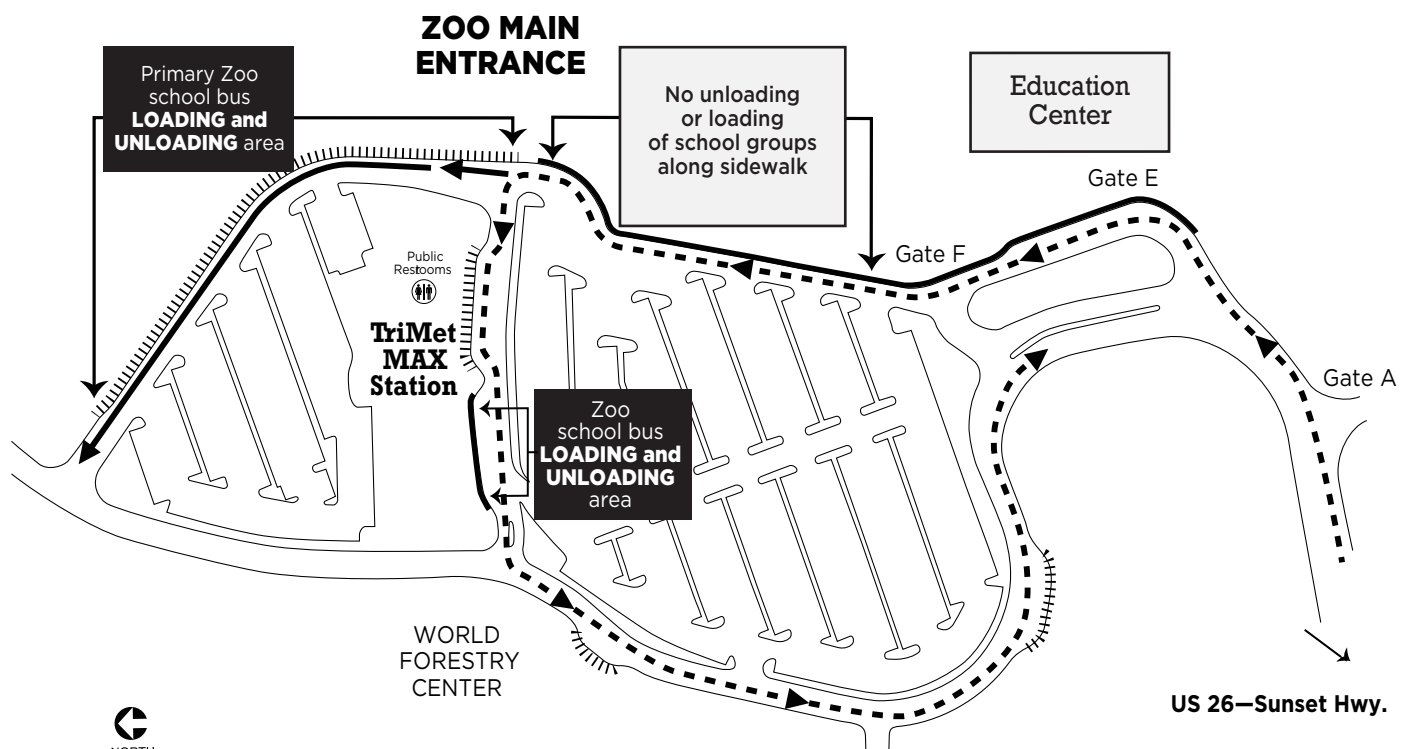

KNOW BEFORE YOU GO

BUS DRIVER INFORMATION

Questions? Call: 503-226-1561

TO MAINTAIN TRAFFIC FLOW, PLEASE NOTE THE FOLLOWING:

- Bus drivers can NOT be chaperones. Drivers will not be able to return to the group after drop-off.
- School buses are not allowed to park in any parking lot in Washington Park at any time. See next page for Hillsboro Stadium parking information.
- Before arriving at the Oregon Zoo, pre-arrange an end-of-day pickup time with the lead teacher and be sure to exchange phone numbers.
- Do not arrive for pick-up more than five minutes prior to your pre-arranged time. You will be asked to move if waiting longer than five minutes.
- Please note correct loading and unloading areas below. For loading, please proceed to the main zoo entrance and follow directions from zoo public safety officers. **Do not attempt to load in a non-designated area.** You may be asked to re-queue if all loading zones are full.

KNOW BEFORE YOU GO

BUS DRIVER INFORMATION

HILLSBORO STADIUM PARKING

Questions? Call: 503-226-1561

BUS DRIVERS MUST ENTER AT HILLSBORO STADIUM - GATE B AND PARK AT LOT H

- Restrooms are located near Fields 5 and 6 at lot G